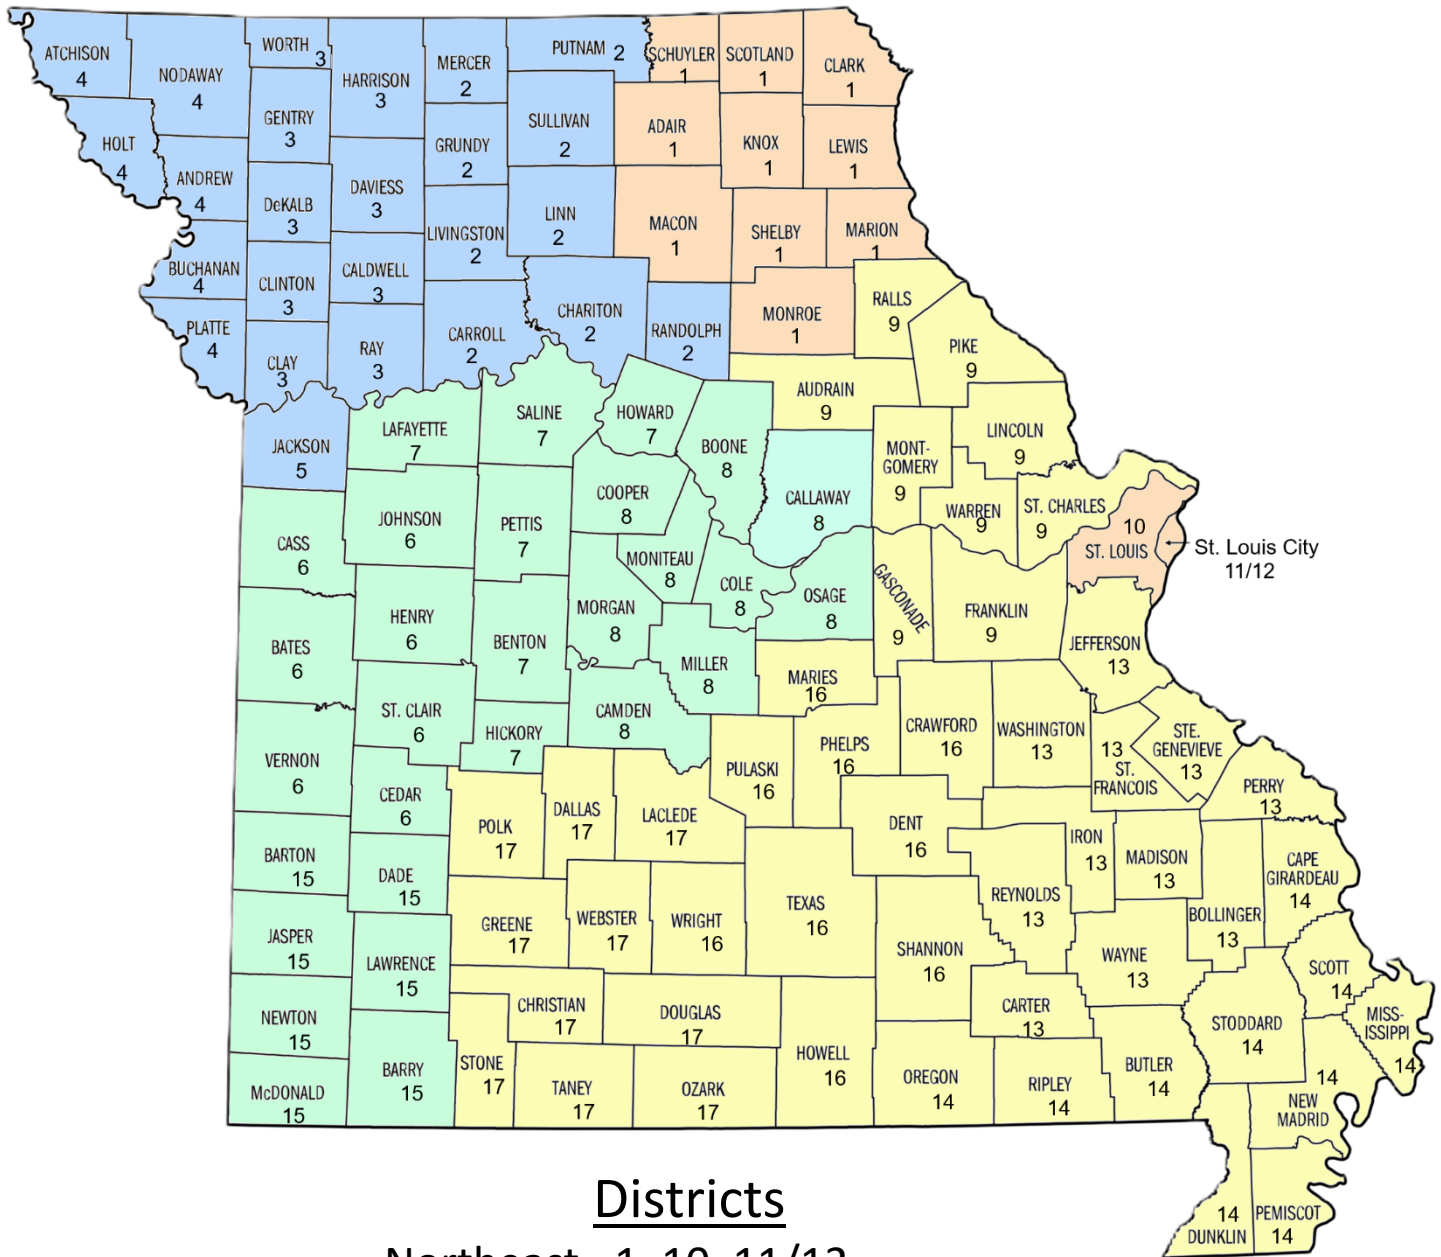

American Legion Auxiliary Department of Missouri Districts

Districts

- Northeast – 1, 10, 11/12
- Northwest – 2, 3, 4, 5
- Southeast – 9, 13, 14, 16, 17
- Southwest – 6, 7, 8, 15